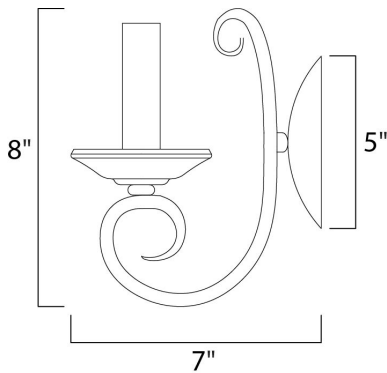

**PRODUCT DESCRIPTION**

Simple yet stylish, this collection is perfect for any decor. Offered in Oil Rubbed Bronze or Satin Nickel finishes.

**MEASUREMENTS**

DIMENSION : 5" W x 8" H x 7" Ext  
 MAX OAH : 5" W x 5" H  
 HANGING WEIGHT : 0.92 lb

**LAMPING**

INPUT VOLTAGE : 120V  
 BULB : 1 x 60W Incandescent E12 Candelabra , 60W Total  
 BULB INCLUDED : (Not Included)  
 DIMMABLE : Yes  
 LIGHTING\_DIRECTION : Up

**FINISHES OPTION**

-  Oil Rubbed Bronze (OI)
-  Polished Nickel (PN)